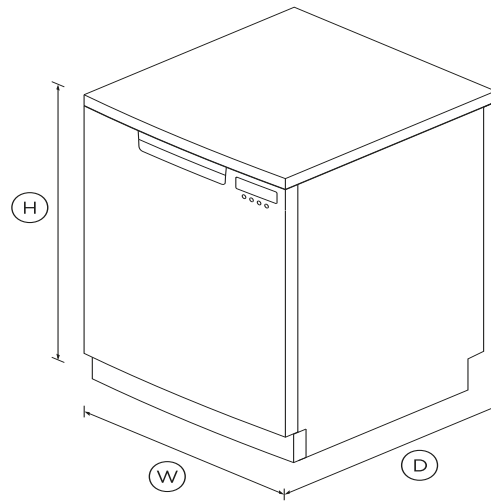

DIMENSIONS

Height	870mm
Width	597mm
Depth	600mm

FEATURES & BENEFITS

A reliable wash

A three stage filtration system results in a superior clean. Cup racks, wine glass supports and cutlery basket allow safe and easy cleaning of everyday items. A rinse aid indicator reminds you to top up for squeaky-clean dishes.

SPECIFICATIONS

Accessories

Cutlery basket	•
Kickstrip	proud-grey

Capacity and loading

Accommodates round plates	300mm
Fixed height, foldable cupracks	•
Fold down tines	•
Height adjustable top basket	•
Place settings	14
Utensil tray	•
Wine glass supports	•